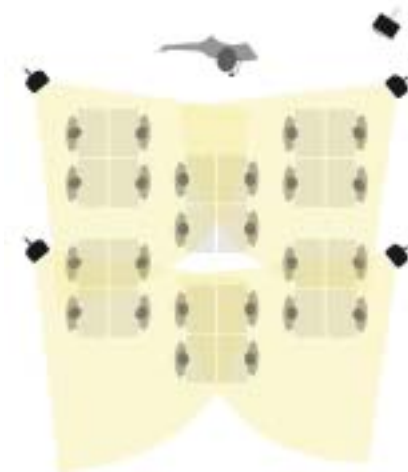

completely adjustable

A rotating ball joint allows for customized speaker positioning – no tools needed!

easy mounting

1. Attach mounting plate to wall
2. Screw ball joint on to speaker
3. Drop and click ball joint into plate
4. Position and tighten

example of speaker placement

Based on your classroom acoustics and seating arrangement, speaker placement will vary. Download our [sound field wizard](http://www.gofrontrow.com) software from our website at www.gofrontrow.com for help determining the best arrangement for your room.