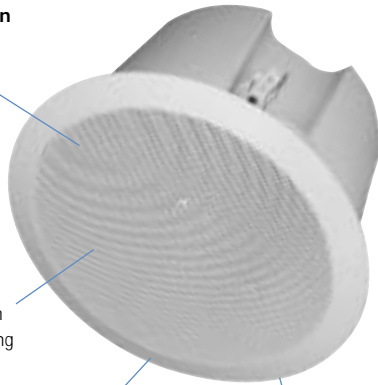

distributed ceiling speakers option

great sound dispersion

Offers the same even sound dispersion as our compact wall speaker

discreet

The speaker that's meant to be heard and not seen – mounts flush with ceiling tiles for a clean look

a permanent solution

Install these speakers and forget about them! The perfect solution for a permanent installation

sound stays in your room

Enclosed baffle prevents sound from traveling through plenum to other classrooms

specifications

Speaker type: coaxial:	6in woofer, .5in tweeter
Impedance:	8Ω nominal
Sensitivity:	90dB, 1W @ 1m
Continuous power:	35W
Peak power:	70W
Frequency response:	65Hz to 20kHz
Dimensions (DIAxD):	203 x 5.7 cm/9 x 2.25 in
Weight:	1.1kg/2.4lbs
Mounting:	acoustic ceiling metal tile bridge (470-7347-106)
Speaker wire:	AT0581 7.3m/24ft, 14.6m/48ft, and 18.3m/60ft lengths available
Min ceiling height:	3m/10ft

173MHz channels & corresponding frequencies by country

United Kingdom

13	173.3500
15	173.4000
17	173.4500
21	173.5000
24	173.5500
25	173.6000
27	173.6500
29	173.7000
30	173.7500
32	173.8000
34	173.8500
35	173.9000
36	173.9500
37	174.0000
38	174.0500
40	174.1000
42	174.1500
44	174.2000
45	174.2500
47	174.3000
48	174.3500
50	174.4000
52	174.4500
53	174.5000
54	174.5500
55	174.6000
57	174.6500
59	174.7000
60	174.7500
62	174.8000
63	174.8500
65	174.9000
66	174.9500
67	175.0000
71	175.0500

total: 35

Australia

13	173.3500
15	173.4000
19	173.4650
23	173.5450
26	173.6400
28	173.6950
31	173.7550
91	173.8125
35	173.9000
36	173.9500
37	174.0000
38	174.0500
41	174.1200
77	174.1750
86	174.2250
87	174.2750
78	174.3250
88	174.3750
89	174.4250
79	174.4750
90	174.5250
55	174.6000
57	174.6500
59	174.7000
61	174.7700
63	174.8500
65	174.9000
66	174.9500
67	175.0000
94	175.5000
95	175.6000
2	175.7000
9	175.8000
97	175.8500
10	175.9500
11	176.0000

total: 36

Netherlands

13	173.3500
15	173.4000
19	173.4650
23	173.5450
26	173.6400
28	173.6950
31	173.7550
91	173.8125
35	173.9000
36	173.9500
37	174.0000
38	174.0500
41	174.1200
77	174.1750
86	174.2250
87	174.2750
78	174.3250
88	174.3750
89	174.4250
79	174.4750
90	174.5250
55	174.6000
57	174.6500
59	174.7000
61	174.7700
63	174.8500
65	174.9000
66	174.9500
67	175.0000

total: 29

New Zealand

A1	173.0000
A2	173.0500
A3	173.1000
A4	173.1500
A5	173.2000
A6	173.2500
A7	173.3000
13	173.3500
15	173.4000
19	173.4650
23	173.5450
26	173.6400
28	173.6950
31	173.7550
91	173.8125
33	173.8250
35	173.9000
36	173.9500
93	173.9625
69	173.9900
37	174.0000

total: 21

Norway

91	173.8125
1	173.8625
92	173.9125
93	173.9625

total: 4

Germany

69	173.9900
84	174.0750
85	174.1250
77	174.1750
86	174.2250
87	174.2750
78	174.3250
88	174.3750
89	174.4250
79	174.4750
90	174.5250
55	174.6000
57	174.6500
59	174.7000
60	174.7500
62	174.8000
63	174.8500
65	174.9000
66	174.9500
67	175.0000

total: 20

Denmark*

P6	169.6750
P7	169.7250
P8	169.7750
P9	169.8250

total: 4

*Domestic rules may require local conformity